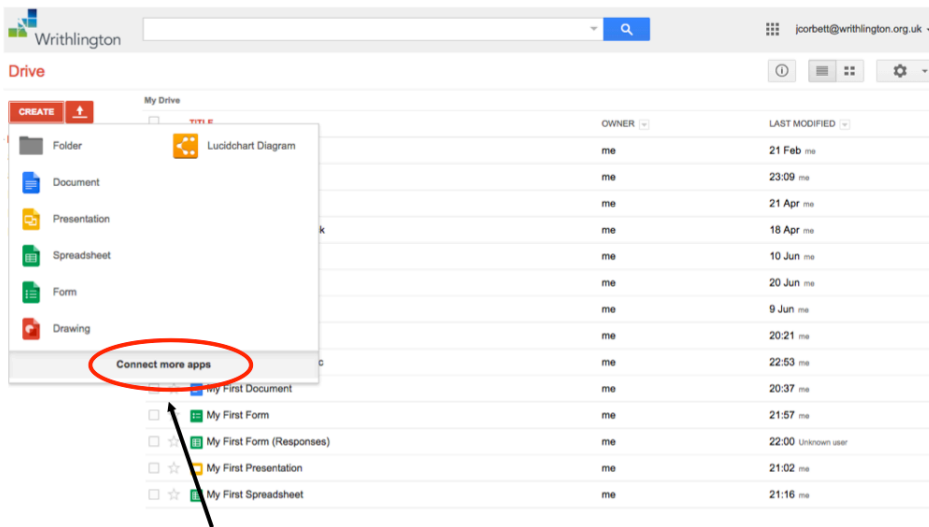

12. Google Add-ons

Google has a very wide range of Add-ons that will add another dimension to Google Drive. This section shows how to access and browse the add-on section.

Lots of Add-ons can be found in the apps section.